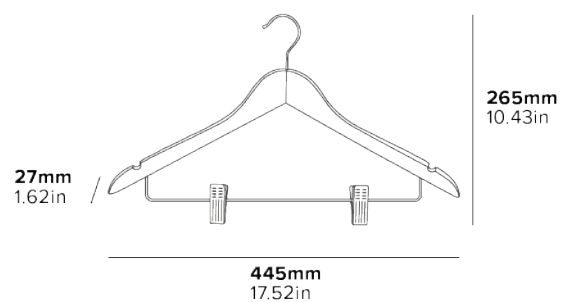

BURLINGTON

Guest Hanger with Clips

CORBY

Specification

Dark Wood
0.14kg

BURLINGTON

Guest Hanger with Clips

CORBY

ABOUT THIS PRODUCT

The Burlington Guest Hanger combines style, sustainability, and functionality for your hotel rooms. Made from solid wood, this eco-friendly hanger features a standard hook for easy use. With its dark wood wood finish, integrated garment clips, and practical design, the Burlington hanger offers durability and organization, making it the perfect choice for enhancing your guests' experience.