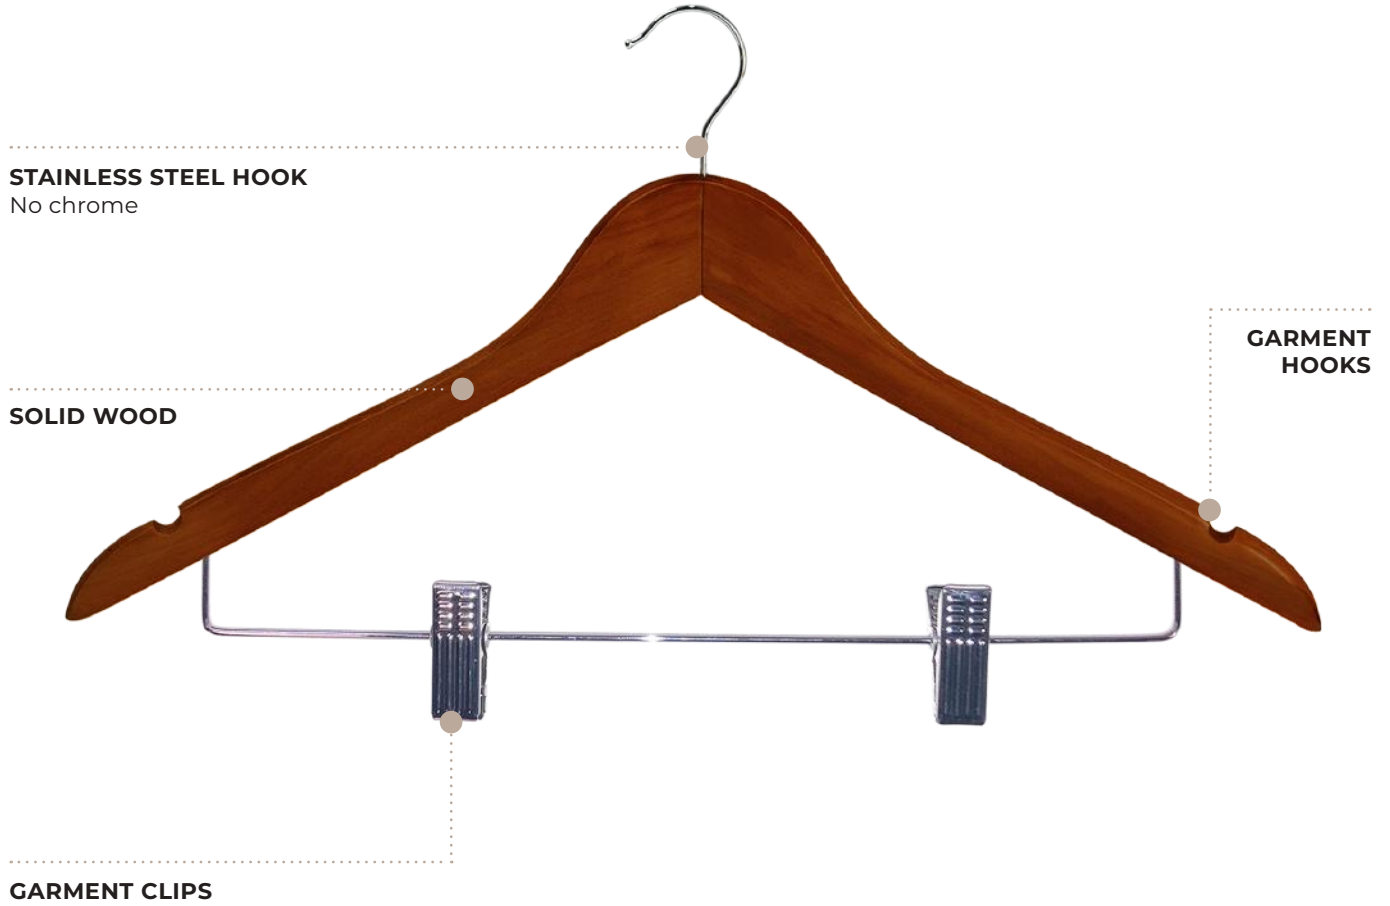

BURLINGTON

Guest Hanger with Clips

CORBY

Specification

Dark Wood
0.14kg

BURLINGTON

Guest Hanger with Clips

CORBY

ABOUT THIS PRODUCT

The Burlington Guest Hanger combines style, sustainability, and functionality for your hotel rooms. Made from solid wood, this eco-friendly hanger features a standard hook for easy use. With its dark wood wood finish, integrated garment clips, and practical design, the Burlington hanger offers durability and organization, making it the perfect choice for enhancing your guests' experience.